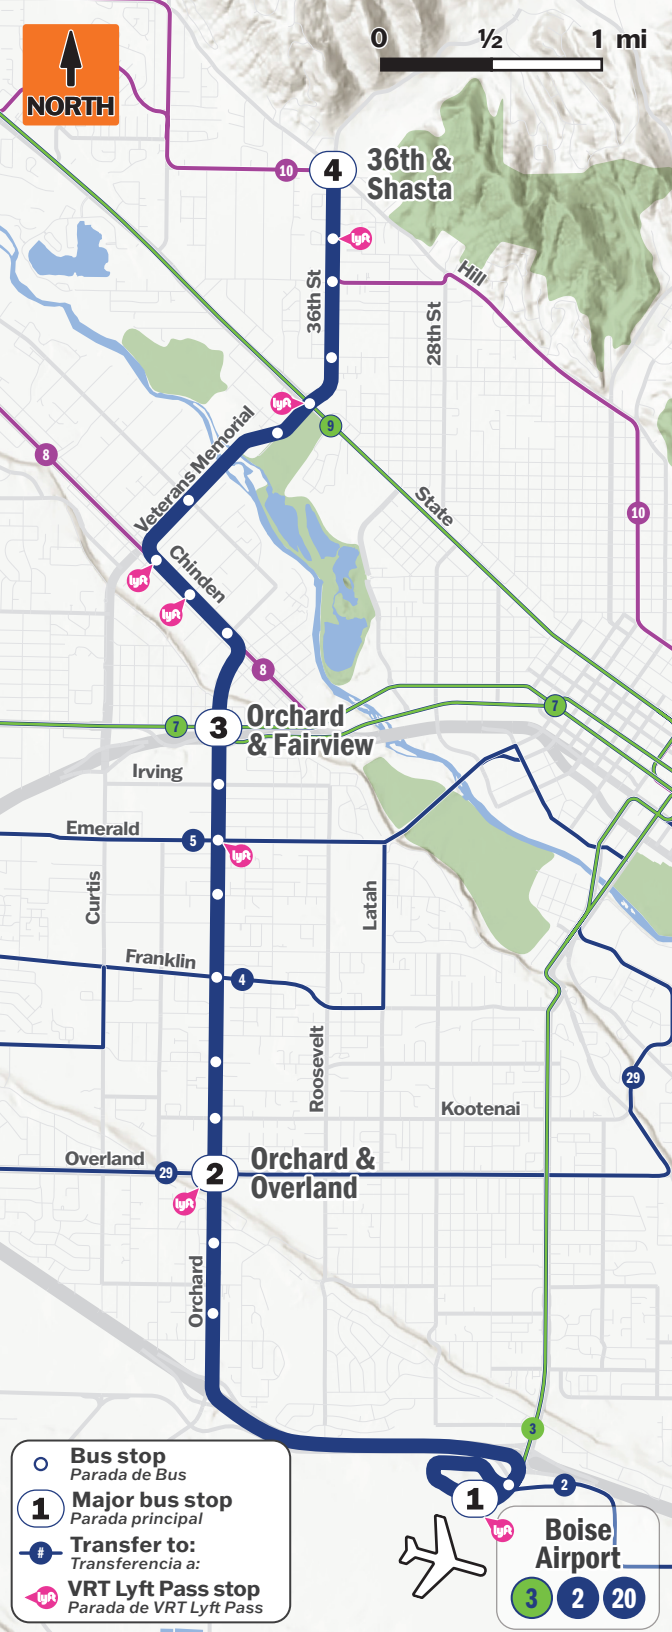

**PRO TIP** The timetable and stop list are super useful for trip planning!

**Timetable**

Main Street Station	Next Major Stop	Major Stop
1	2	3
7:15	7:24	7:34
7:45	7:54	8:04
3:45	3:54	4:04

**Stop List**

► Read top to bottom for the time a bus departs from major stops

► Read left to right for a bus trip

► The stop list shows every bus stop

► Plan your trip by viewing major stop times before and after your stop

**20 Weekday | Día de la Semana**

**Toward 36th & Shasta**      **Toward Boise Airport**

Boise Airport	Orchard & Overland	Orchard & Fairview	36th & Shasta	36th & Shasta	Orchard & Fairview	Orchard & Overland	Boise Airport
<b>1</b>	<b>2</b>	<b>3</b>	<b>4</b>	<b>4</b>	<b>3</b>	<b>2</b>	<b>1</b>
5:50	5:56	6:01	6:08	6:08	6:20	6:26	6:32
6:20*	6:27*	6:33*	6:43*	6:43*	6:52*	6:59*	7:05*
6:50	6:56	7:02	7:12	7:12	7:24	7:30	7:36
7:20*	7:27*	7:32*	7:43*	7:43*	7:55*	8:01*	8:07*
7:50	7:57	8:03	8:13	8:13	8:27	8:32	8:37
8:50	8:57	9:03	9:10	9:10	9:24	9:30	9:35
9:50	9:56	10:03	10:10	10:10	10:21	10:27	10:33
10:50	10:56	11:02	11:11	11:11	11:22	11:27	11:33
11:50	11:56	<b>12:02</b>	<b>12:11</b>	<b>12:11</b>	<b>12:23</b>	<b>12:29</b>	<b>12:35</b>
12:50	12:58	1:06	1:11	1:11	1:27	1:32	1:39
1:50	1:59	2:07	2:12	2:12	2:28	2:35	2:40
2:50	2:57	3:04	3:15	3:15	3:27	3:33	3:40
3:50	3:58	4:07	4:17	4:17	4:28	4:34	4:40
4:20*	4:28*	4:35*	4:45*	4:45*	4:58*	5:04*	5:10*
4:50	4:58	5:05	5:17	5:17	5:30	5:35	5:40
5:20*	5:29*	5:36*	5:45*	5:45*	5:57*	6:02*	6:10*
5:50	5:59	6:05	6:15	6:15	6:27	6:32	6:39
6:20*	6:26*	6:33*	6:41*	6:41*	6:51*	6:57*	7:03*
6:50	6:56	7:02	7:11	7:11	7:21	7:27	7:32
7:20*	7:26*	7:32*	7:41*	7:41*	7:51*	7:57*	8:03*
7:50	7:57	8:03	8:11	8:11	8:24	8:29	8:37
8:20*	8:26*	8:31*	8:39*	8:39*	8:49*	8:55*	9:02*